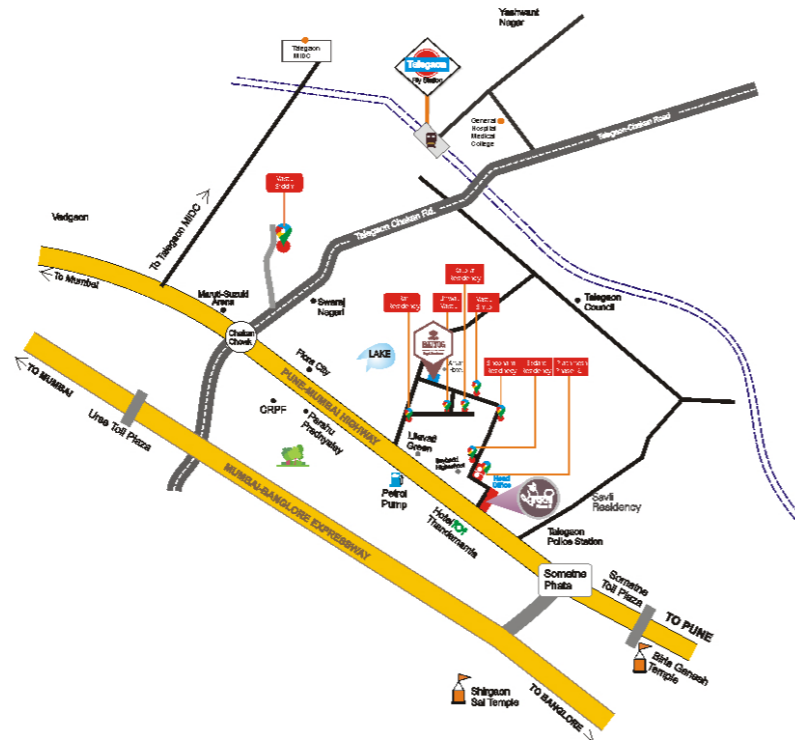

COMPLETED PROJECTS

READY POSSESSION

ONGOING PROJECTS

MAHA RERA REG No : P52100028775  
www.maharera.mahaonline.gov.in

Location Map

Easy Distances

- Hinjewadi IT Park 20 min
- Pune City 40 min
- Talegaon MIDC 05 min
- Talegaon Rly Station 05 min
- Sevadham Hospital 05 min
- Chakan MIDC 30 min
- Lonavala 20 min
- Talewade IT Park 20 min
- Pune University 30 min
- Talegaon Bus Stop 05 min

Head Office :  
Shop No.4, Plot No. 73, Savali Apartment,  
Mhaskarnis Colony, Opp. Hotel Bagicha,  
Mumbai-Pune Highway, Talegaon Dabhade,  
Pune - 410 506.

Site : Plot No. 73, Savali Apartment, Mhaskarnis Colony, Opp. Hotel Bagicha,  
Mumbai-Pune Highway, Talegaon Dabhade, Pune - 410506.