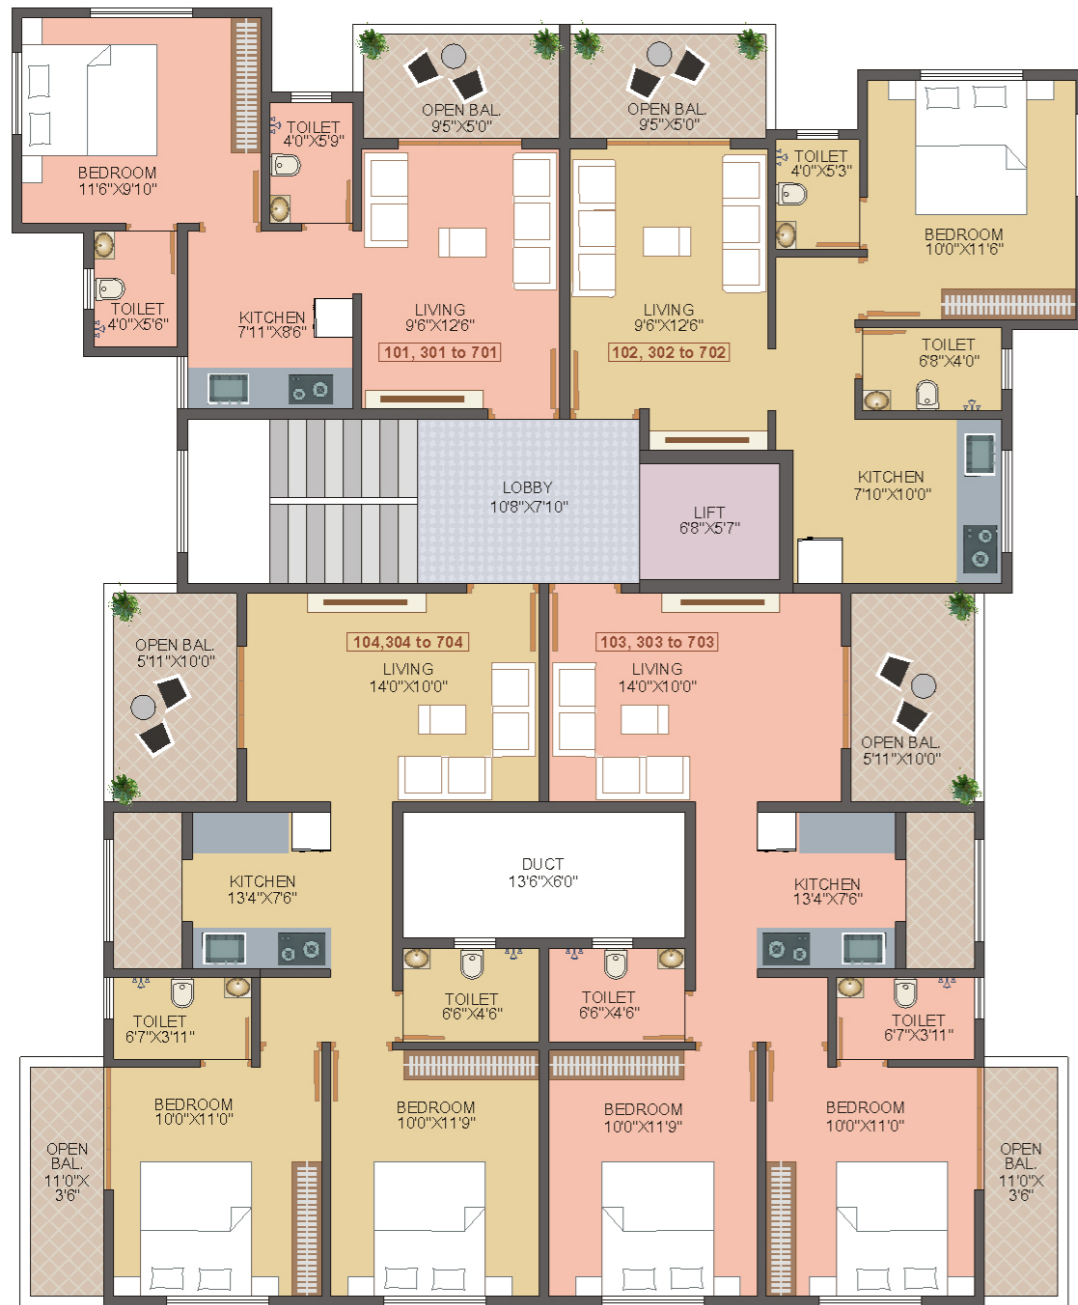

Call : 7066044223 / 7066044224

1&2 BHK Unique Flats

Welcome to Dream of  
*finest lifestyle*

Shops, 1 & 2 BHK HOMES  
@ Talegaon

Talegaon Dabhade Municipal Council Approved Plan

TYPICAL FIRST & THIRD TO SEVENTH FLOOR PLAN

**2**  
**BHK FLAT**  
An Artistic Impression